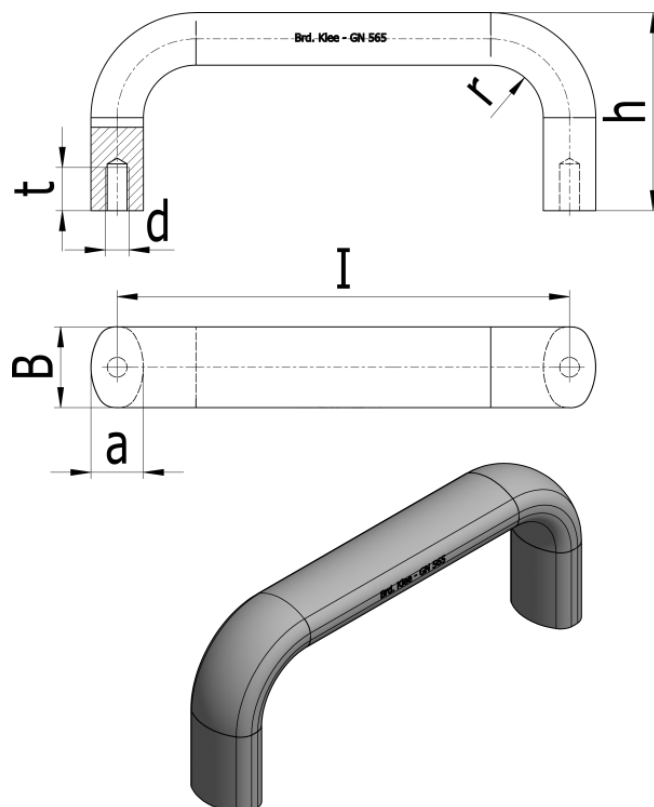

Article number: 2056526300SW

Description: E+G U-handle GN 565-26-300-SW

Measures

a	= 17
b	= 26
d	= M8
h	= 57
l	= 300
r	= 17
t	= 12
Weight in (g)	= 445